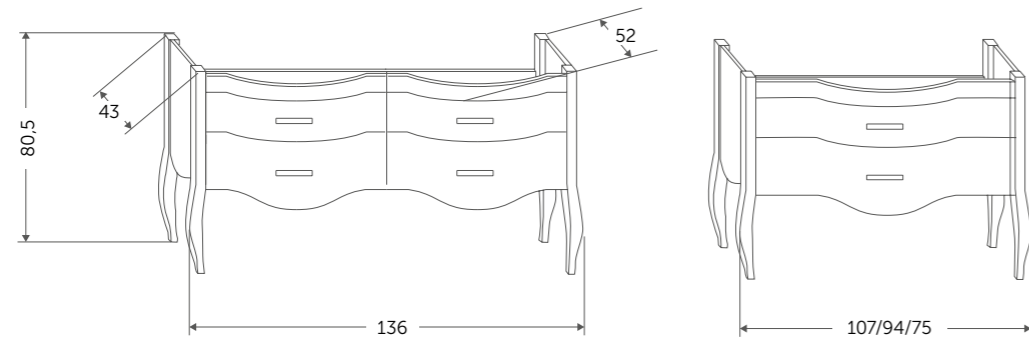

Sonia Collection details

CASSETTI A CHIUSURA ASSISTITA
DRAWERS FEATURING ASSISTED
SOFT CLOSING SYSTEM

		DIM. DISPONIBILI AVAILABLE SIZES			
		140	105	90	70
BASI PORTA LAVABO WASHBASIN BASES	SONIA: 4 cassetti /drawers	✓	-	-	-
	SONIA: 2 cassetti /drawers	-	✓	✓	✓
LAVABI CERAMICA BIANCA WASHBASINS WHITE CERAMIC	LIBERTY *in doppia vasca /double washbasins	✓*	✓	✓	✓